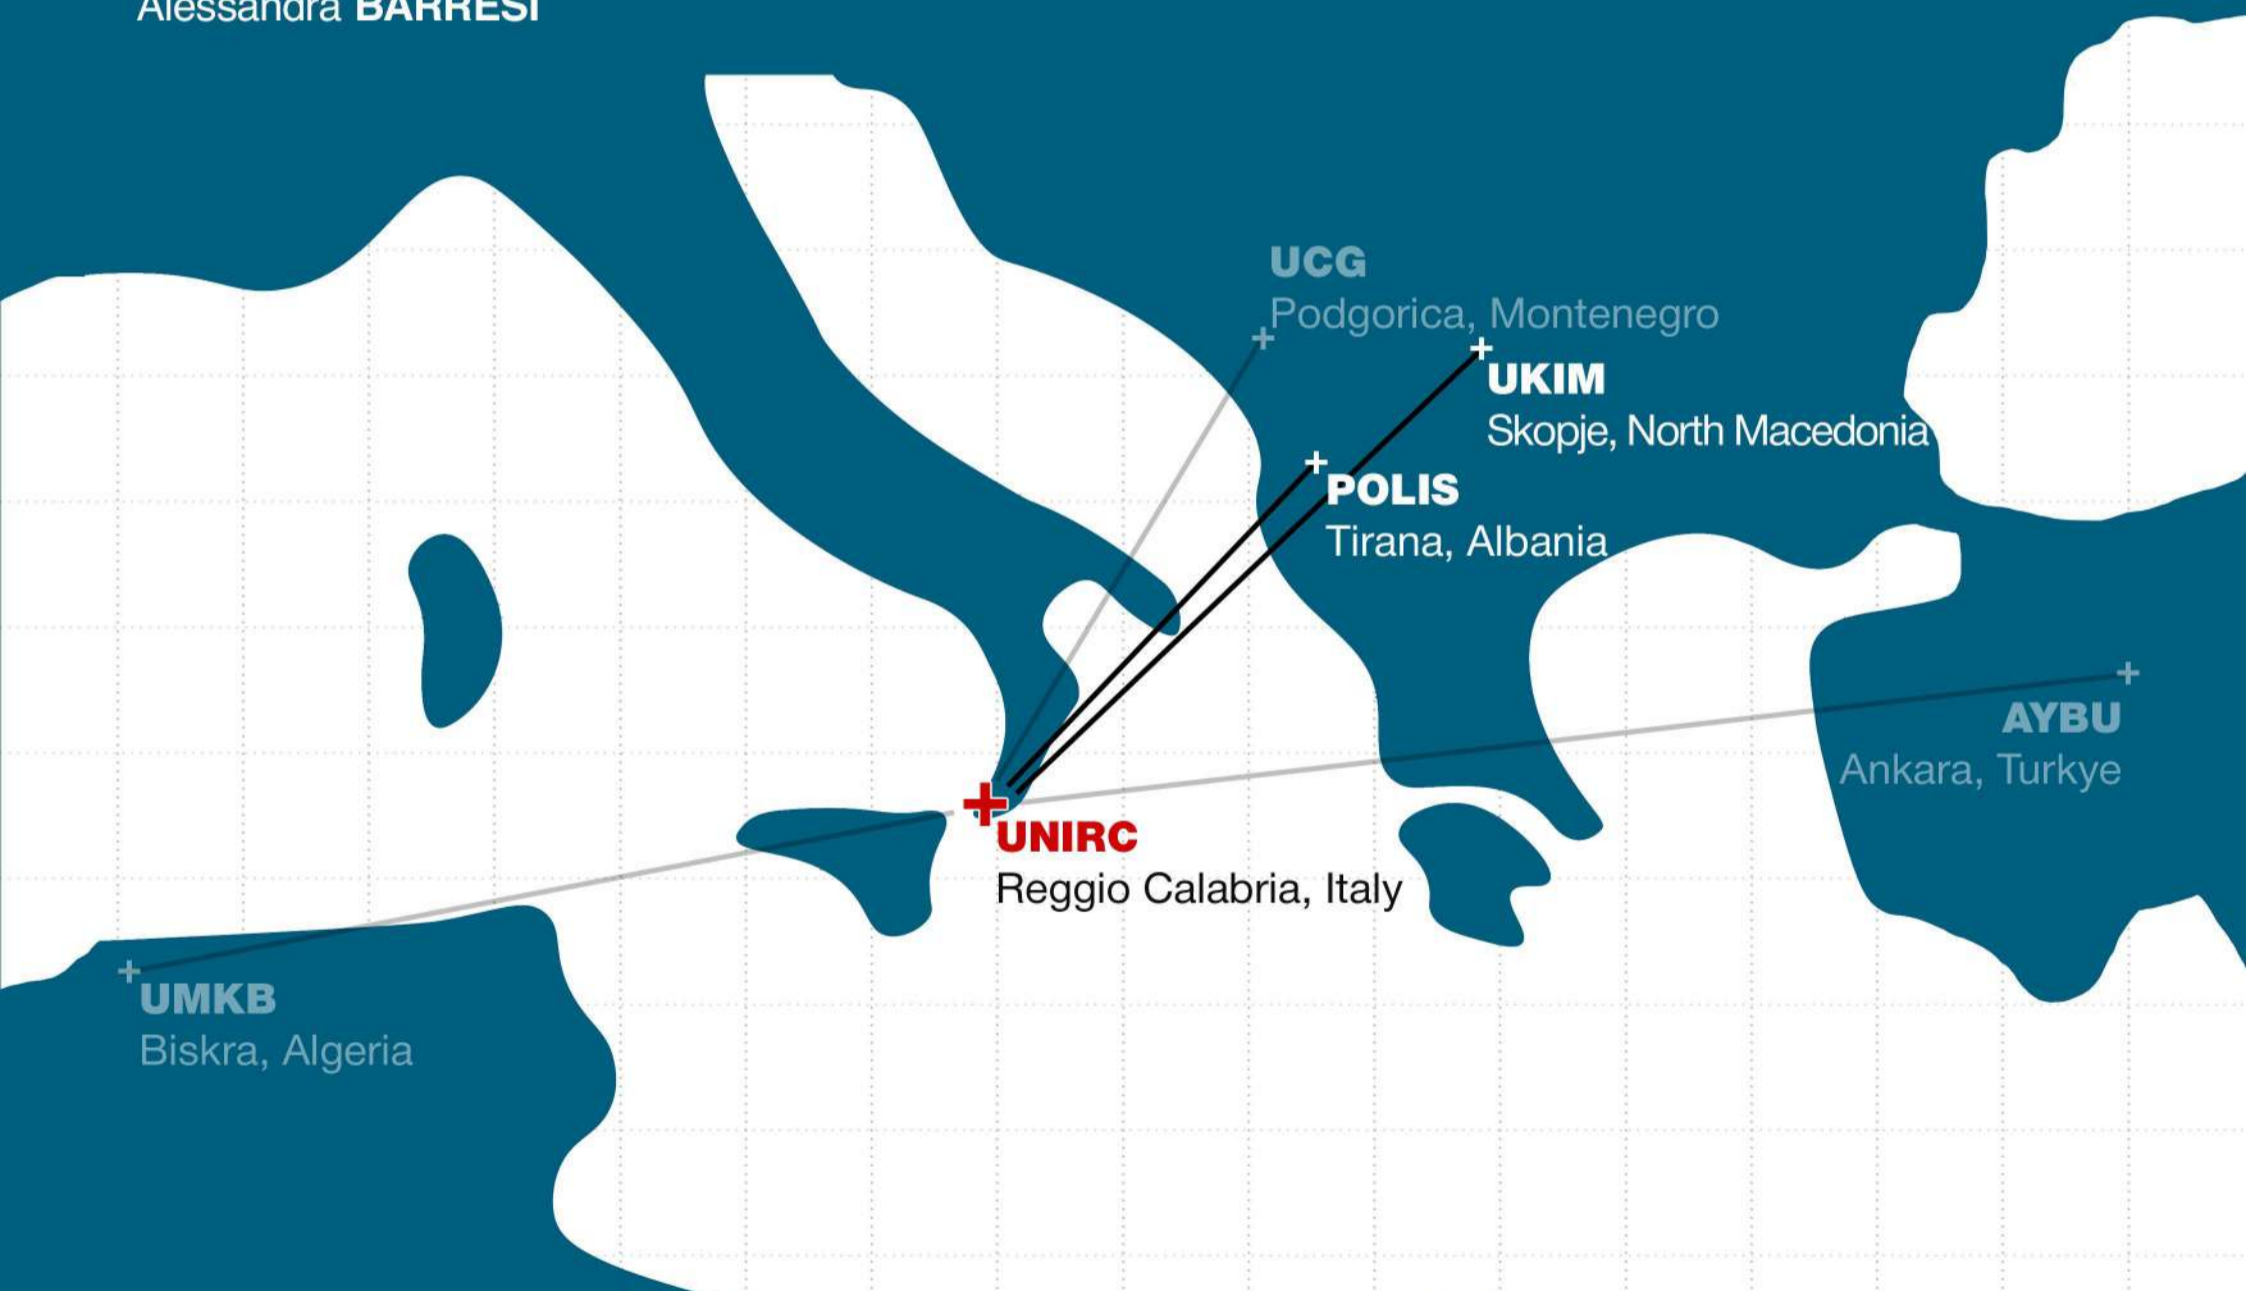

Med _ASA

MEDITERRANEAN
ADVANCED SCHOOL
OF ARCHITECTURE
Laboratory for Graduating Students

UNIVERSITÀ
MEDITERRANEA
REGGIO CALABRIA

COORDINATOR
TNE dAeD

Marina **TORNATORA**

SCIENTIFIC
RESPONSIBLES

Marinella **ARENA**
Alessandra **BARRESI**
Consuelo **NAVA**
Giuseppe **MANGANO**

HEALTHMED

Innovation in Medical education Digital transition sustainable development and Healthy Environment

ARCHITECTURE AND DESIGN DEPARTMENT - dAeD
SCIENTIFIC RESPONSIBLE
Alessandra **BARRESI**

TNE PROGRAM

Dipartimento Architettura e Design - dAeD